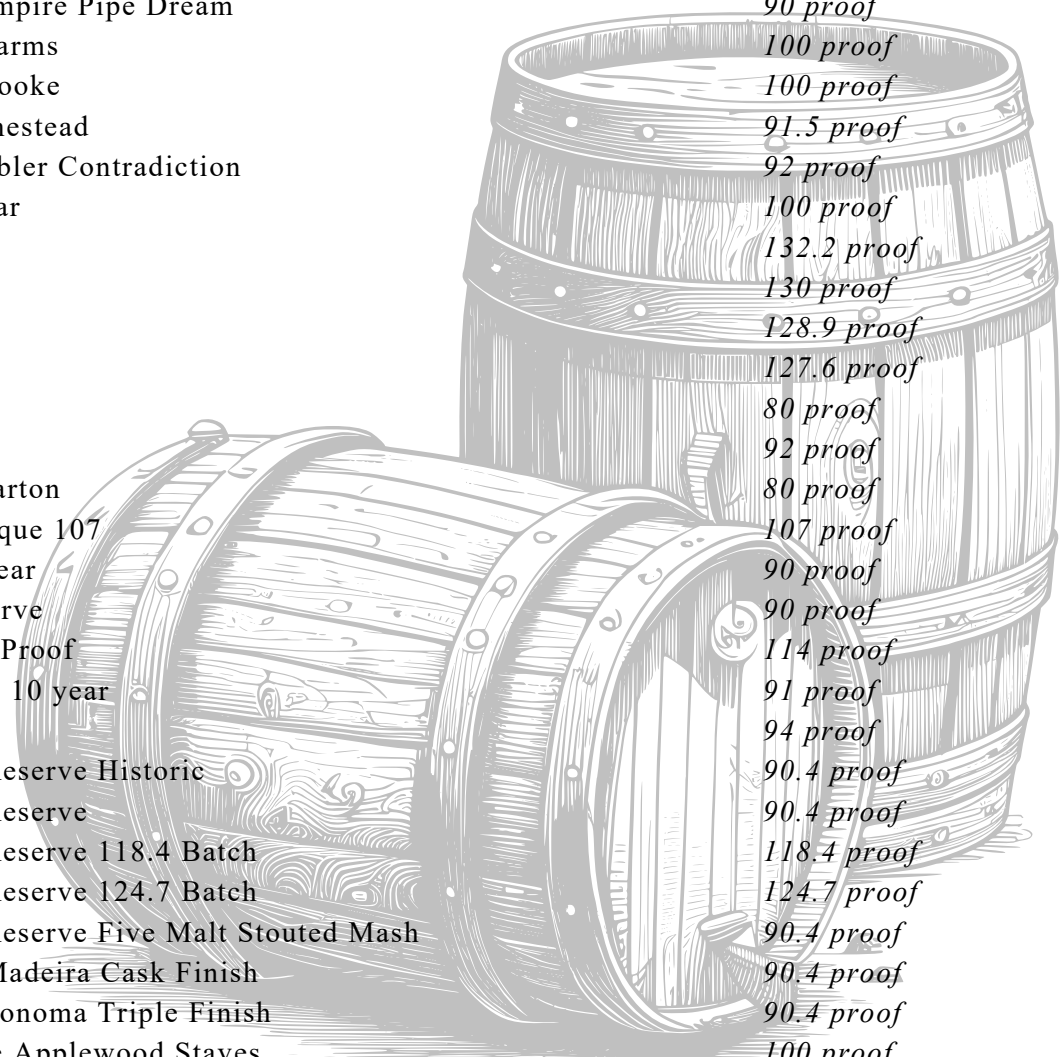

Maker's Mark 46	94 proof	13
Michter's Single Barrel 10 year	94.4 proof	38
Michter's Sour Mash	86 proof	10
Michter's Toasted Barrel Finish	91.4 proof	24
Michter's Small Batch	91.4 proof	10
Milam & Greene Single Barrel	124.4 proof	14
Milam & Greene Unabridged	117.3 proof	19
Milam & Greene Very Small Batch	108 proof	15
Noble Oak Double Oak	90 proof	8
Old Forester 1924 10 year	100 proof	24
Pappy Vanwinkle 10 year	107 proof	27
Penelope Architect	110 proof	19
Penelope Rio	98 proof	10
Rabbit Hole Cavehill	95 proof	15
Rabbit Hole Dareringer	93 proof	19
Rabbit Hole Heigold	95 proof	15
Redemption	88 proof	10
Redemption High Rye	92 proof	10
Redwood Empire Pipe Dream	90 proof	9
Rock Hill Farms	100 proof	14
Savage & Cooke	100 proof	14
Shenks Homestead	91.5 proof	23
Smooth Ambler Contradiction	92 proof	10
Southern Star	100 proof	15
Stagg	132.2 proof	13
Stagg	130 proof	13
Stagg	128.9 proof	13
Stagg	127.6 proof	13
Tin Cup	80 proof	8
Templeton	92 proof	10
Very Old Barton	80 proof	8
Weller Antique 107	107 proof	14
Weller 12 year	90 proof	14
Weller Reserve	90 proof	14
Weller Full Proof	114 proof	14
Widow Jane 10 year	91 proof	10
Willett	94 proof	10
Woodford Reserve Historic	90.4 proof	28
Woodford Reserve	90.4 proof	11
Woodford Reserve 118.4 Batch	118.4 proof	26
Woodford Reserve 124.7 Batch	124.7 proof	31
Woodford Reserve Five Malt Stouted Mash	90.4 proof	26
Woodford Madeira Cask Finish	90.4 proof	35
Woodford Sonoma Triple Finish	90.4 proof	31
Woodinville Applewood Staves	100 proof	20
Woodinville Moscatel Finished	100 proof	20
Wyoming Small Batch	88 proof	11